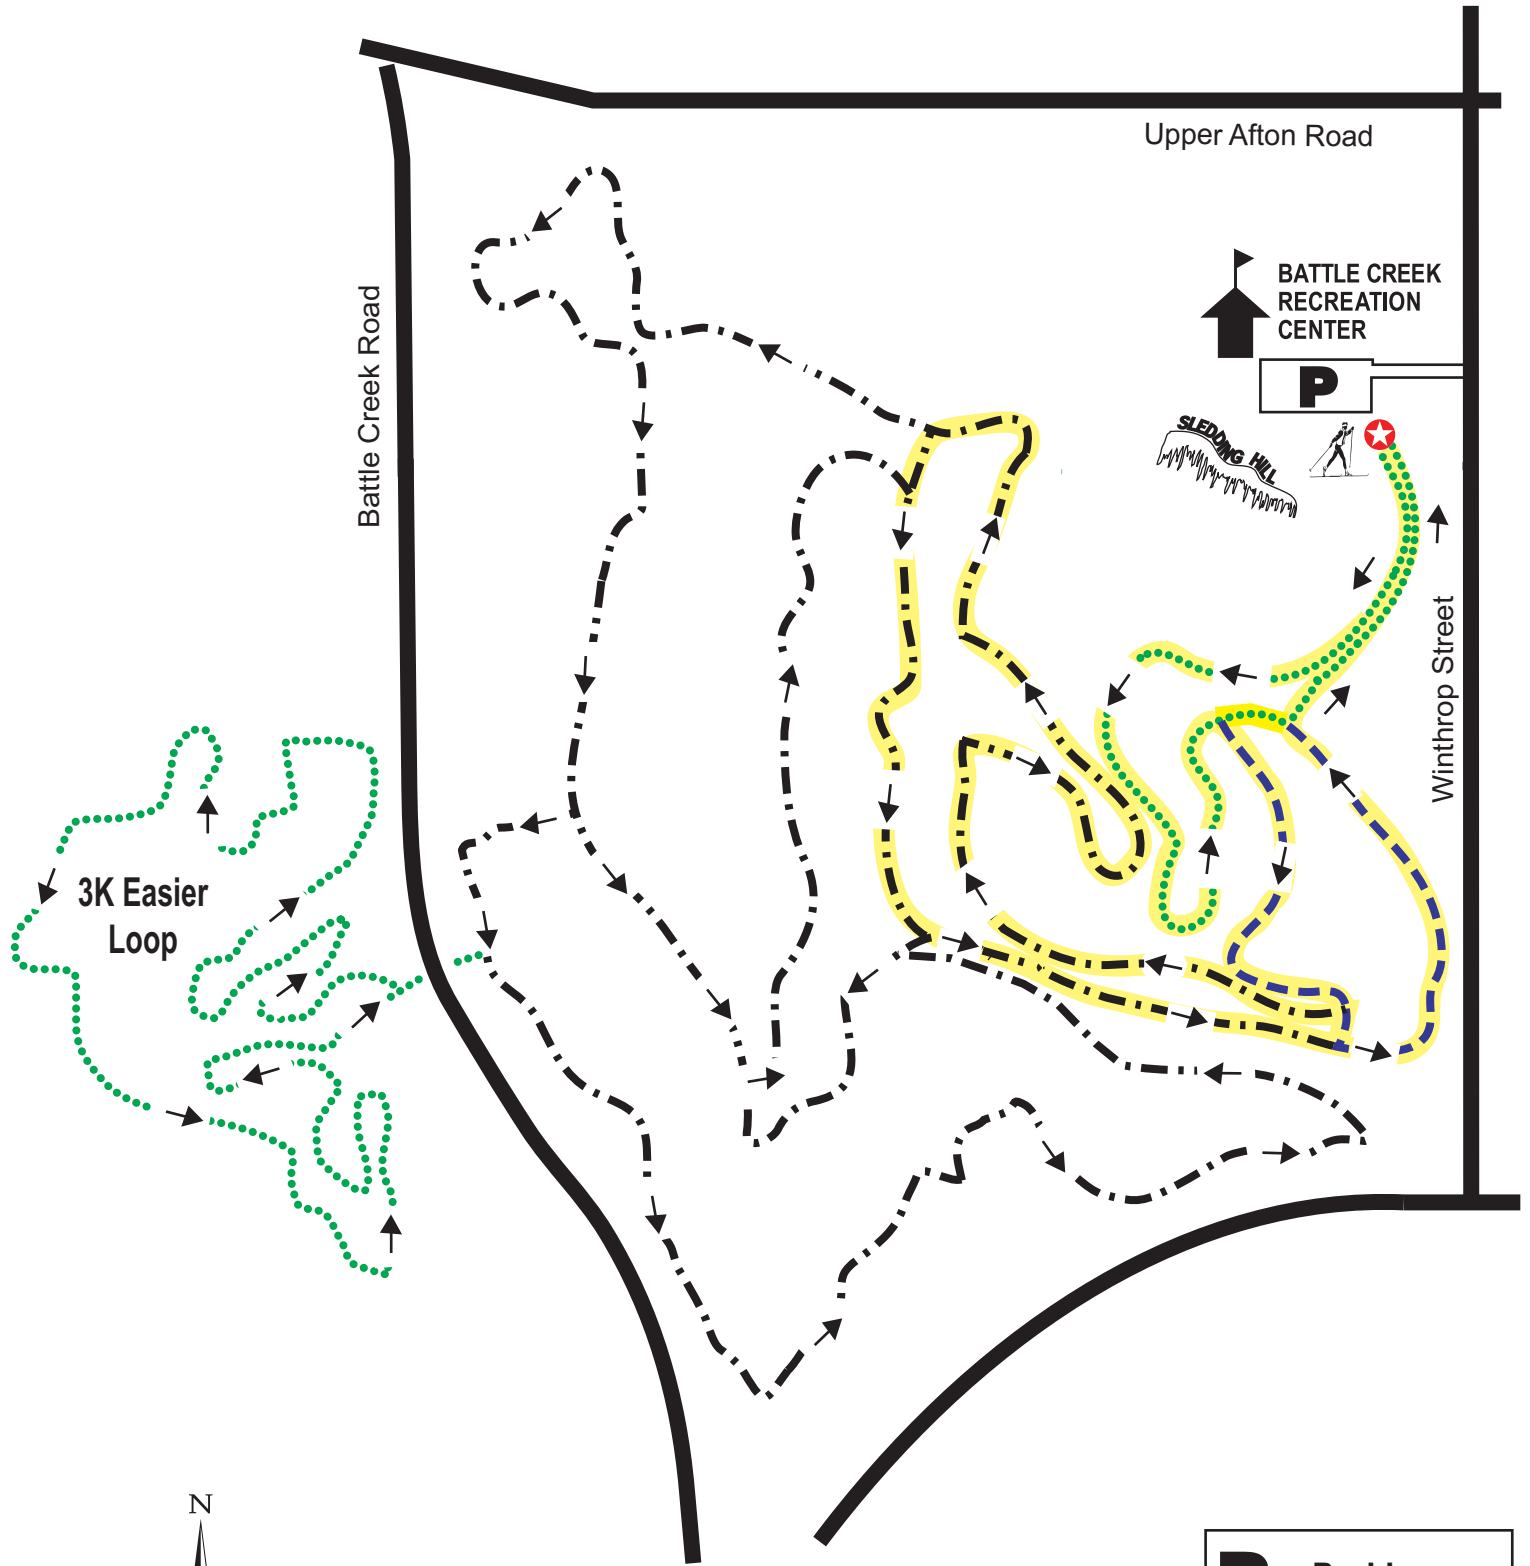

# Battle Creek Regional Park - West

## Cross-Country Ski Trails

**P** Parking  
 Trail Access

**Easier 4K**

**More Difficult 1.75K**

**Most Difficult 7K**

**Lighted Trail 4K**