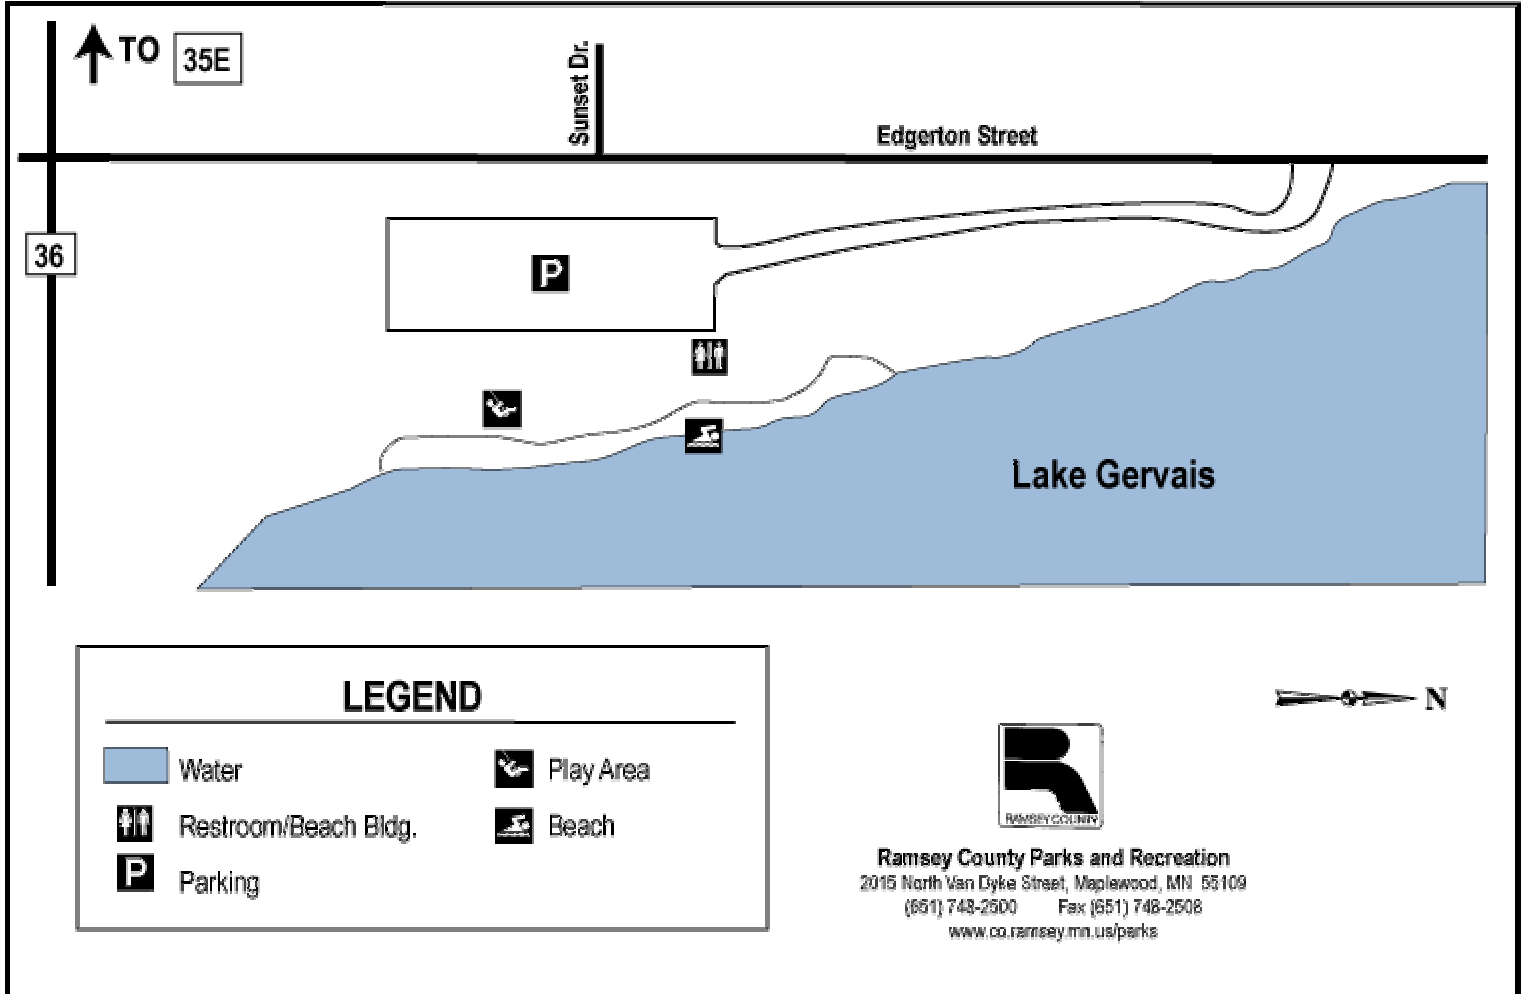

Map It!

# Lake Gervais County Park

2420 Edgerton Street, Little Canada

## LEGEND

- |  |   |
|--|---|
|  Water                |  Play Area |
|  Restroom/Beach Bldg. |  Beach     |
|  Parking              |   |

Ramsey County Parks and Recreation  
2015 North Van Dyke Street, Maplewood, MN 55109  
(651) 748-2500 Fax (651) 748-2508  
[www.co.ramsey.mn.us/parks](http://www.co.ramsey.mn.us/parks)